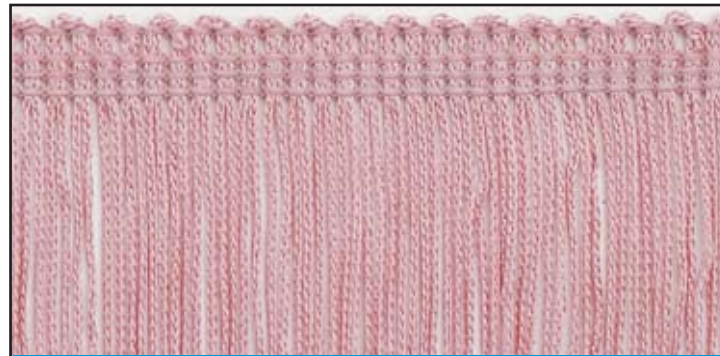

DRAPERY TRIMS *Braids, Fringes, Cords*

ACETATE SCROLL GIMP BRAIDING 36 YARDS/BOARD
STYLE PRICE/YARD
 9940 Colors: A1,B1,C1,D1,D6,H5,J16, .29/Yd
 L5,L12,L15,M2,M5,R1,S9

ACETATE FRENCH GIMP BRAIDING 36 YARDS/BOARD
STYLE PRICE/YARD
 1140 Colors: A1,B1,C1,D1,D6,H5,J16, .49/Yd
 L12,M2,M5,R1,S9

ACETATE CHAINETTE FRINGE 36 YARDS/BOARD
STYLE PRICE/YARD
 2C-2 2" .70/Yd
 2C-3 3" 1.03/Yd
 2C-4 4" 1.36/Yd
 Colors: A1,B1,D1, D6, J16, L12, R1, S9

ACETATE 1/2" COTTON BRUSH FRINGE 24 YARDS/BOARD
STYLE PRICE/YARD
 32F Colors: B1 1.09/Yd

3/8" TWISTED ACETATE CORD WITH LIP 24 YARDS/BOARD
STYLE PRICE/YARD
 343R Colors: A1,B1, D1, D6, D11, E2, J16, L5, .94/Yd
 L12, S9, R1, MT100, MT102, MT103

3/8" TWISTED ACETATE CORD 48 YARDS/BOARD
STYLE PRICE/YARD
 343RC Colors: A1,B1,D6,E2,J16,L12,S9 .64/Yd
 MT100, MT102, MT103, D1, L5
 R1, D11