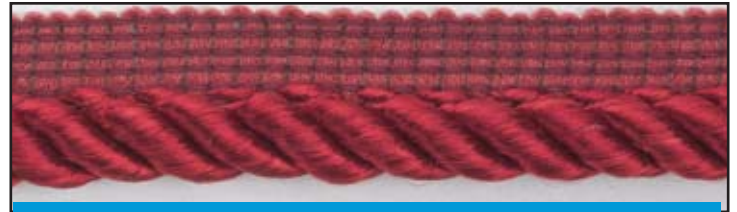

DRAPERY TRIMS *Braids, Fringes, Cords*

ACETATE SCROLL GIMP BRAIDING 36 YARDS/BOARD
STYLE PRICE/YARD
 9940 Colors: A1,B1,C1,D1,D6,H5,J16, .29/Yd
 L5,L12,L15,M2,M5,R1,S9

ACETATE FRENCH GIMP BRAIDING 36 YARDS/BOARD
STYLE PRICE/YARD
 1140 Colors: A1,B1,C1,D1,D6,H5,J16, .49/Yd
 L12,M2,M5,R1,S9

ACETATE CHAINETTE FRINGE 36 YARDS/BOARD
STYLE PRICE/YARD
 2C-2 2" .70/Yd
 2C-3 3" 1.03/Yd
 2C-4 4" 1.36/Yd
 Colors: A1,B1,D1, D6, J16, L12, R1, S9

ACETATE 1/2" COTTON BRUSH FRINGE 24 YARDS/BOARD
STYLE PRICE/YARD
 32F Colors: B1 1.09/Yd

3/8" TWISTED ACETATE CORD WITH LIP 24 YARDS/BOARD
STYLE PRICE/YARD
 343R Colors: A1,B1, D1, D6, D11, E2, J16, L5, .94/Yd
 L12, S9, R1, MT100, MT102, MT103

3/8" TWISTED ACETATE CORD 48 YARDS/BOARD
STYLE PRICE/YARD
 343RC Colors: A1,B1,D6,E2,J16,L12,S9 .64/Yd
 MT100, MT102, MT103, D1, L5
 R1, D11