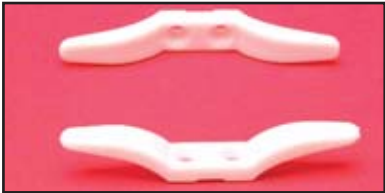

# CORD CLEATS, PULLEYS & LOCKS & TENTER HOOKS

<b>2 1/4" SOLID BRASS CORD CLEAT (SCREWS INCLUDED)</b> <b>STYLE</b> 11069	<b>1-9 Bags</b> 7.80/Bag	<b>12/BAG</b> <b>10+ Bags</b> 7.44/Bag

<b>2 1/2" WHITE PLASTIC CORD CLEAT</b> <b>STYLE</b> 11070	<b>1-9 Bags</b> 2.85/Bag	<b>12/BAG</b> <b>10+ Bags</b> 2.50/Bag

<b>3" CLEAR LUCITE CORD CLEAT</b> <b>STYLE</b> 11071	<b>1-9 Bags</b> 2.85/Bag	<b>12/BAG</b> <b>10+ Bags</b> 2.50/Bag

<b>CORD CLEAT - BRASS PLATED (SCREWS INCLUDED)</b> <b>STYLE</b> 11072-C	<b>1-9 Boxes</b> 24.00/Box	<b>100/BOX</b> <b>10+ Boxes</b> 22.00/Box